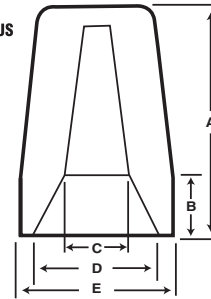

	Color	Part #	Pkg Qty	Wire Range	Min	Max
GB-1 (71B)		10-001	100/box	#22 - #16 AWG (connections rated at 300 V Max.)	1 #20 w/1 #22	2 #16
		12-001	25,000/bulk keg			
		12-001BU	150,000/bulk barrel			
		16-001	150/jar			
		19-001	14/card			
		25-001	25/resealable bag			
GB-2 (72B)		10-002	100/box	#22 - #16 AWG (connections rated at 300 V Max.)	3 #22	3 #16
		12-002	10,000/bulk keg			
		12-002BU	96,000/bulk barrel			
		16-002	150/jar			
		19-002	14/card			
		25-002	25/resealable bag			
GB-3 (73B)		10-003	100/box	#22 - #14 AWG (connections rated at 300 V Max. and 600 V Max.) <sup>2</sup>	3 #20	4 #16 w/1 #20
		12-003BU	53,000/bulk barrel			
		13-003	500/bag			
		16-003	100/jar			
		16-003M	300/jar			
		17-003	50/bag			
		19-003	12/card			
		25-003	25/resealable bag			
GB-4 (74B)		10-004	100/box	#18 - #10 AWG (connections rated at 300 V Max. and 600 V Max.) <sup>2</sup>	1 #14 w/1 #18	3 #12
		12-004BU	32,400/bulk barrel			
		13-004	500/bag			
		16-004	200/jar			
		17-004	50/bag			
		19-004	9/card			
GB-6 (76B)		10-006	100/box	#18 - #10 AWG (connections rated at 300 V Max. and 600 V Max.) <sup>2</sup>	2 #14	2 #10 w/2 #12
		12-006BU	21,000/bulk barrel			
		13-006	250/bag			
		16-006	125/jar			
		17-006	50/bag			
		19-006	6/card			
25-006	25/resealable bag					

Dimensions

	A	B	C	D	E
GB-1	37/64"	11/64"	1/8"	1/4"	21/64"
GB-2	45/64"	11/64"	3/16"	5/16"	25/64"
GB-3	27/32"	21/64"	13/64"	11/32"	7/16"
GB-4	15/16"	17/64"	15/64"	7/16"	35/64"
GB-6	11/16"	17/64"	21/64"	17/32"	21/32"